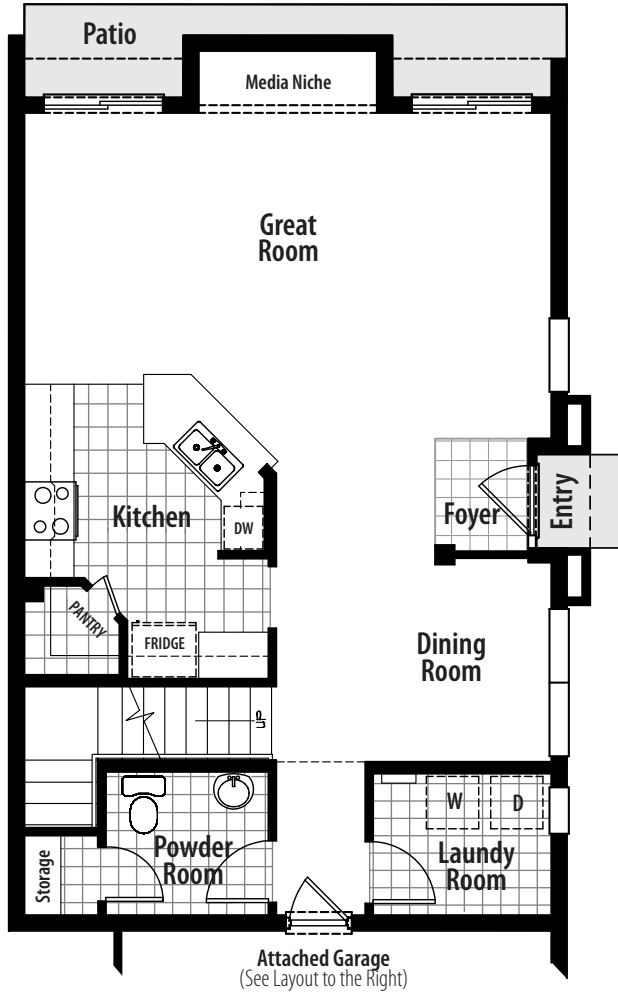

1831 PINE OAK TRAIL

FLOOR PLAN

3 Bedrooms | 2 Full Bathrooms | 1 Half Bathroom | 2 Car Garage | 1,699 Square Feet Heated

First Level

Attached Garage

Second Level