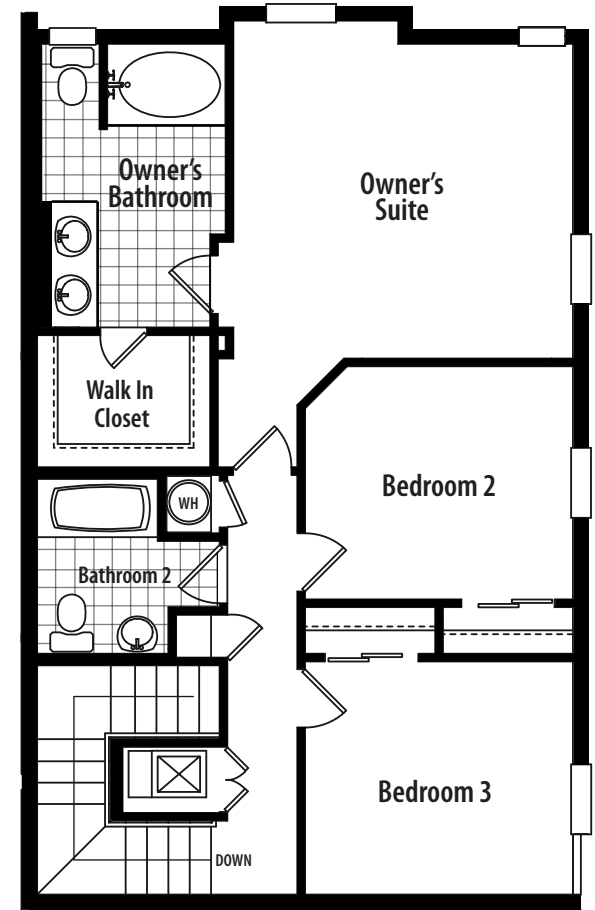

1831 PINE OAK TRAIL

FLOOR PLAN

3 Bedrooms | 2 Full Bathrooms | 1 Half Bathroom | 2 Car Garage | 1,699 Square Feet Heated

First Level

Attached Garage

Second Level